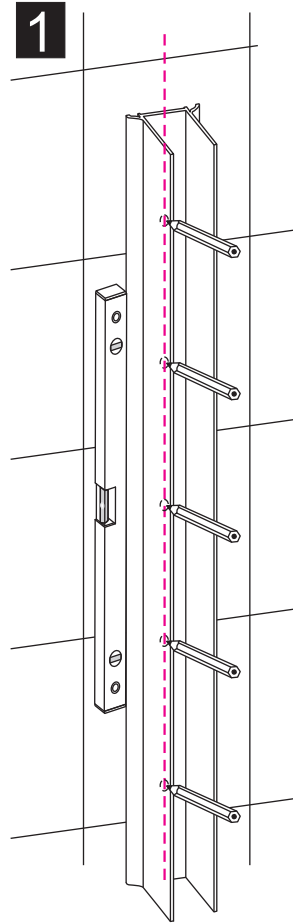

# INSTALLATION MANUAL

---

BL-043 + side panel of BL-D053

---

BL-043

size	S2
700X1950	660-680
800X1950	760-780
900X1950	860-880
1000X1950	960-980

side panel of BL-D053

size	S1
700X1930	660-680
800X1930	760-780