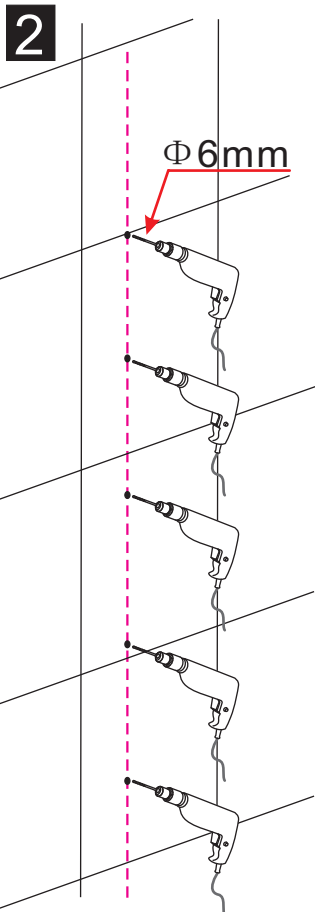

# INSTALLATION MANUAL

---

BL-043 + side panel of BL-D053

---

BL-043

size	S2
700X1950	660-680
800X1950	760-780
900X1950	860-880
1000X1950	960-980

side panel of BL-D053

size	S1
700X1930	660-680
800X1930	760-780

5

1

2

3

4

5

6

7