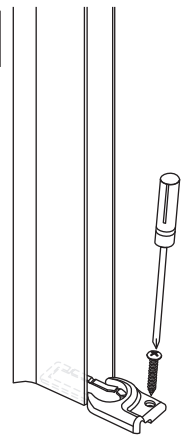

# INSTALLATION MANUAL

---

BL-043 + side panel of BL-D053

---

BL-043

size	S2
700X1950	660-680
800X1950	760-780
900X1950	860-880
1000X1950	960-980

side panel of BL-D053

size	S1
700X1930	660-680
800X1930	760-780

5

1

2

3

4

5

6

7