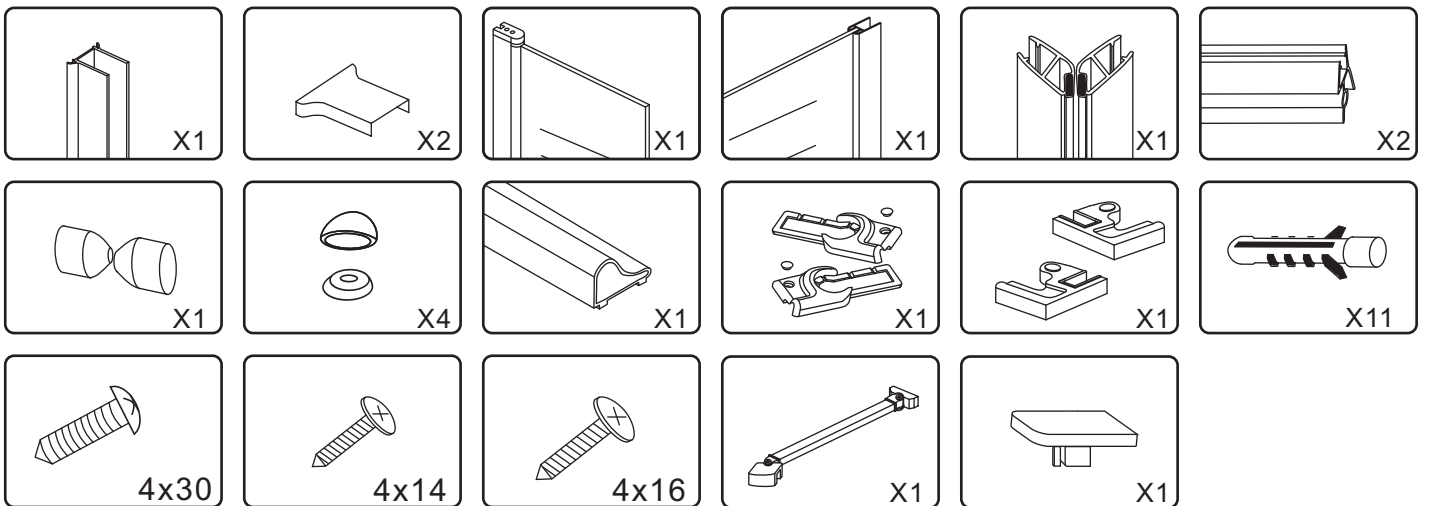

# INSTALLATION MANUAL

---

BL-043 + side panel of BL-D053

---

BL-043

size	S2
700X1950	660-680
800X1950	760-780
900X1950	860-880
1000X1950	960-980

side panel of BL-D053

size	S1
700X1930	660-680
800X1930	760-780