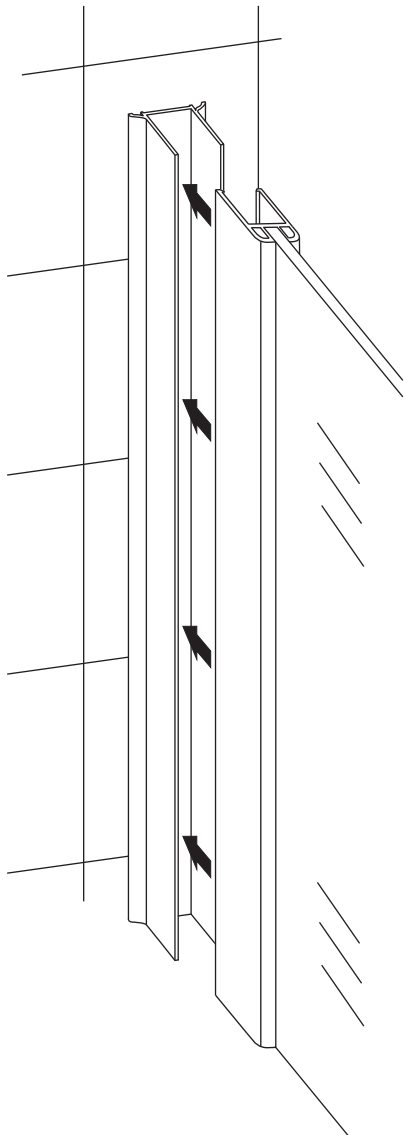

# INSTALLATION MANUAL

---

BL-043 + side panel of BL-D053

---

BL-043

size	S2
700X1950	660-680
800X1950	760-780
900X1950	860-880
1000X1950	960-980

side panel of BL-D053

size	S1
700X1930	660-680
800X1930	760-780

5

1

2

3

4

5

6

7