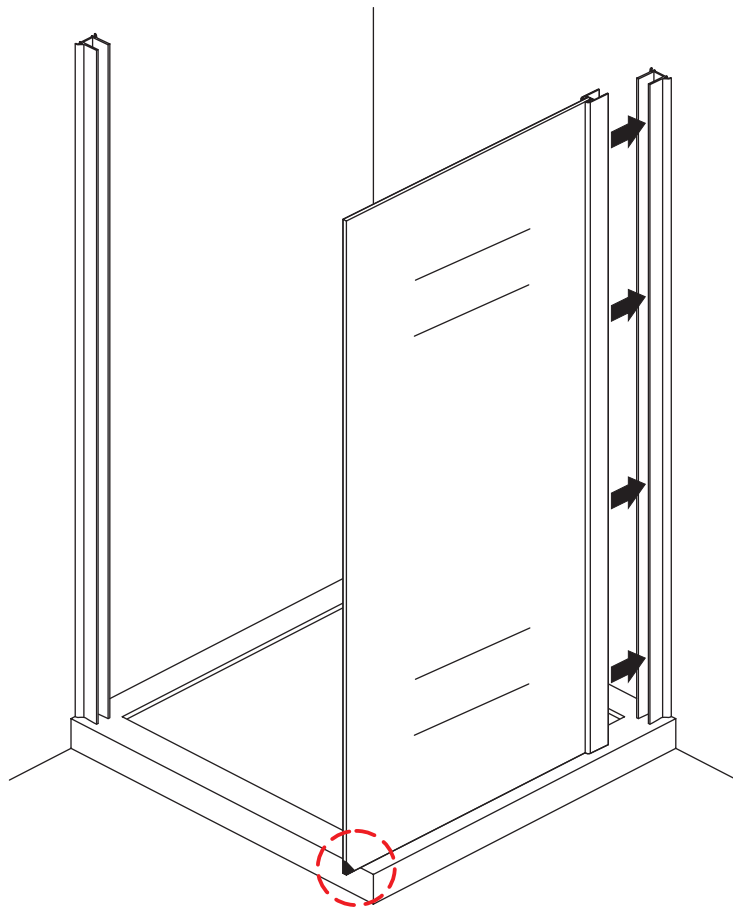

# INSTALLATION MANUAL

---

BL-043 + side panel of BL-D053

---

BL-043

size	S2
700X1950	660-680
800X1950	760-780
900X1950	860-880
1000X1950	960-980

side panel of BL-D053

size	S1
700X1930	660-680
800X1930	760-780