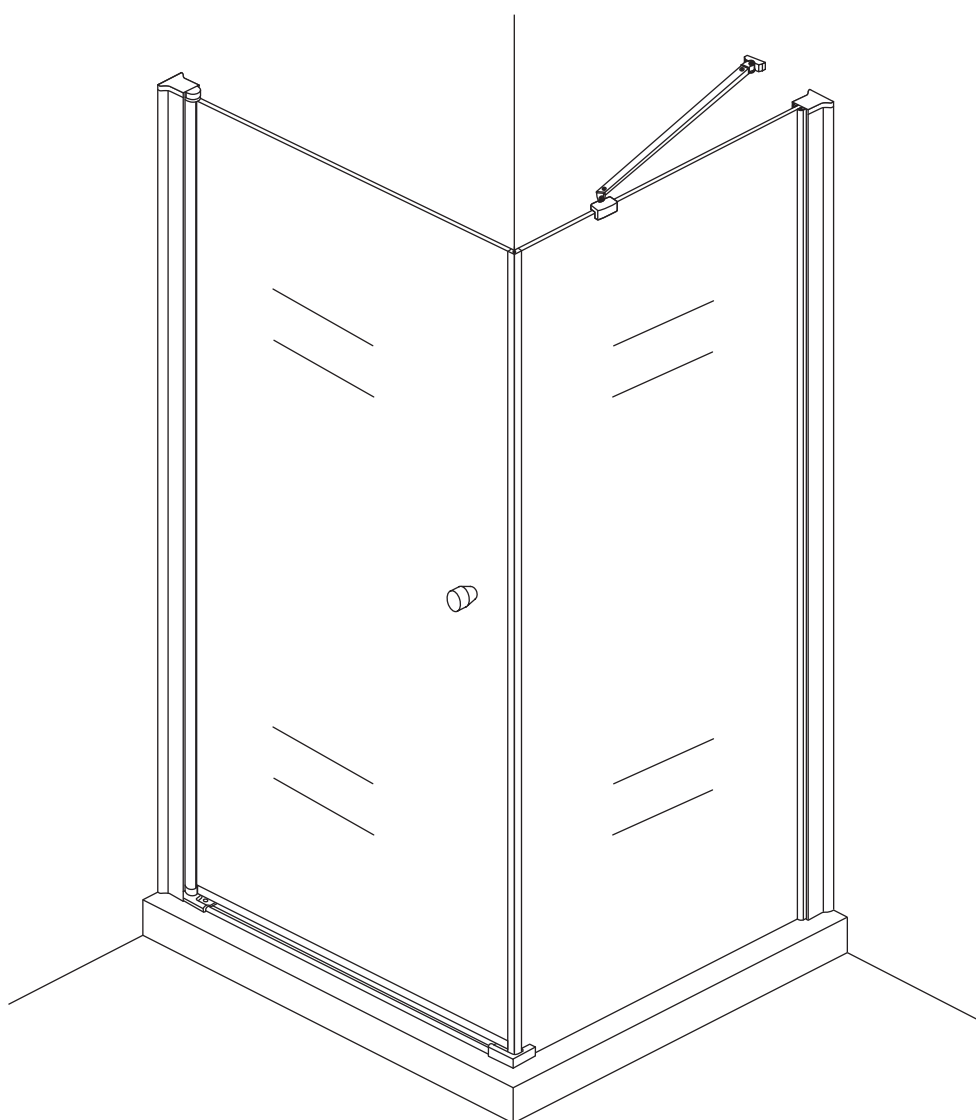

# INSTALLATION MANUAL

---

BL-043 + side panel of BL-D053

---

BL-043

size	S2
700X1950	660-680
800X1950	760-780
900X1950	860-880
1000X1950	960-980

side panel of BL-D053

size	S1
700X1930	660-680
800X1930	760-780