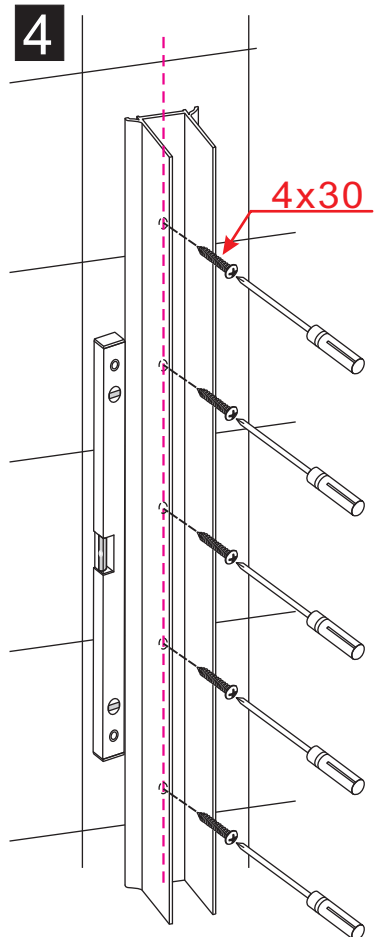

# INSTALLATION MANUAL

---

BL-043 + side panel of BL-D053

---

BL-043

size	S2
700X1950	660-680
800X1950	760-780
900X1950	860-880
1000X1950	960-980

side panel of BL-D053

size	S1
700X1930	660-680
800X1930	760-780