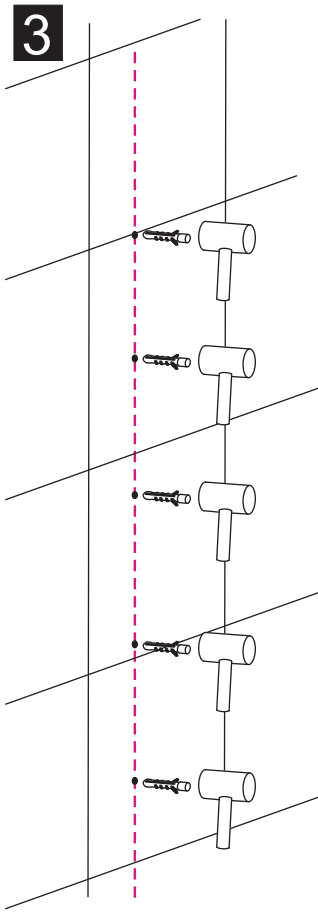

# INSTALLATION MANUAL

---

BL-043 + side panel of BL-D053

---

BL-043

size	S2
700X1950	660-680
800X1950	760-780
900X1950	860-880
1000X1950	960-980

side panel of BL-D053

size	S1
700X1930	660-680
800X1930	760-780

5

1

2

3

4

5

6

7