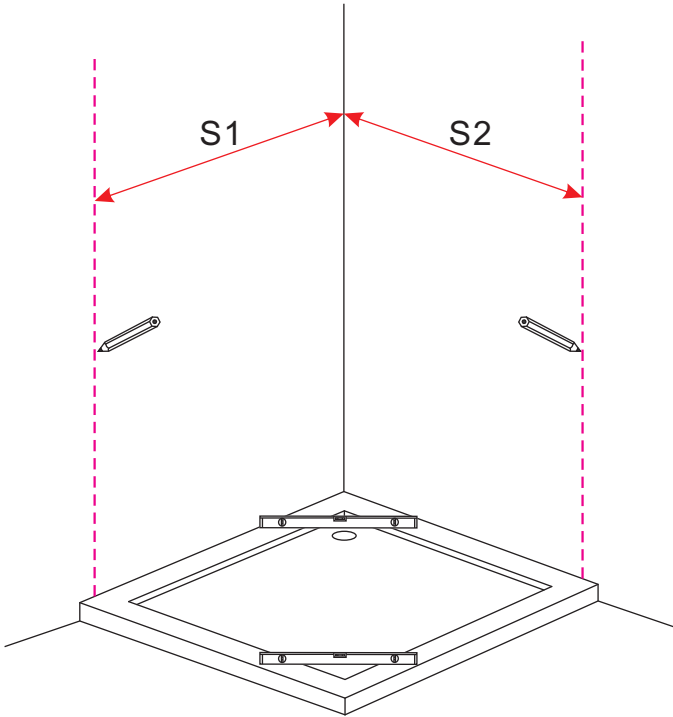

# INSTALLATION MANUAL

---

BL-043 + side panel of BL-D053

---

BL-043

size	S2
700X1950	660-680
800X1950	760-780
900X1950	860-880
1000X1950	960-980

side panel of BL-D053

size	S1
700X1930	660-680
800X1930	760-780