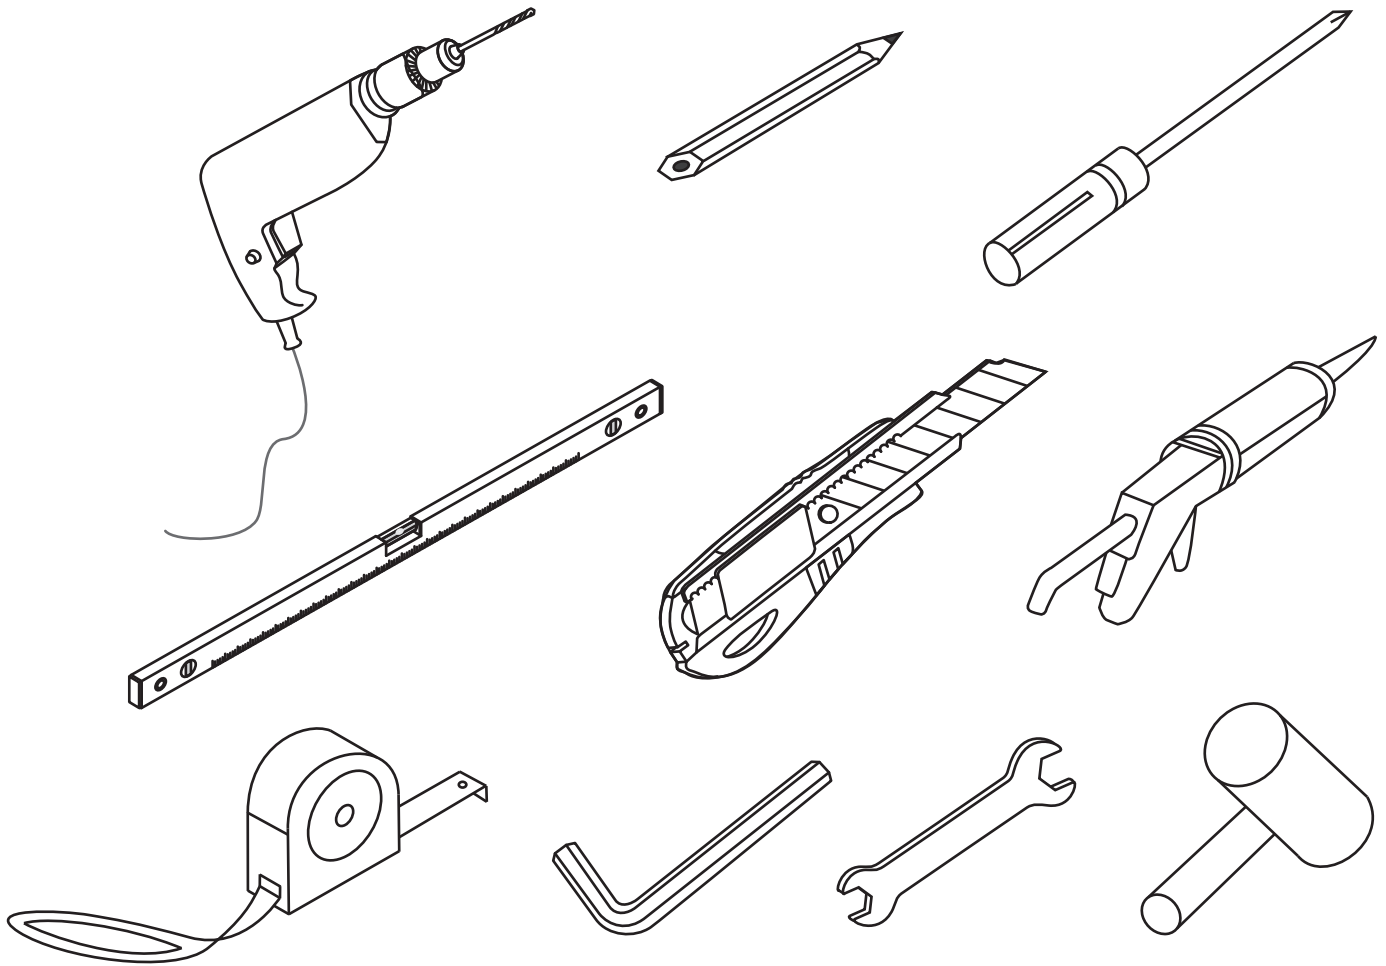

# INSTALLATION MANUAL

---

BL-043 + side panel of BL-D053

---

BL-043

size	S2
700X1950	660-680
800X1950	760-780
900X1950	860-880
1000X1950	960-980

side panel of BL-D053

size	S1
700X1930	660-680
800X1930	760-780